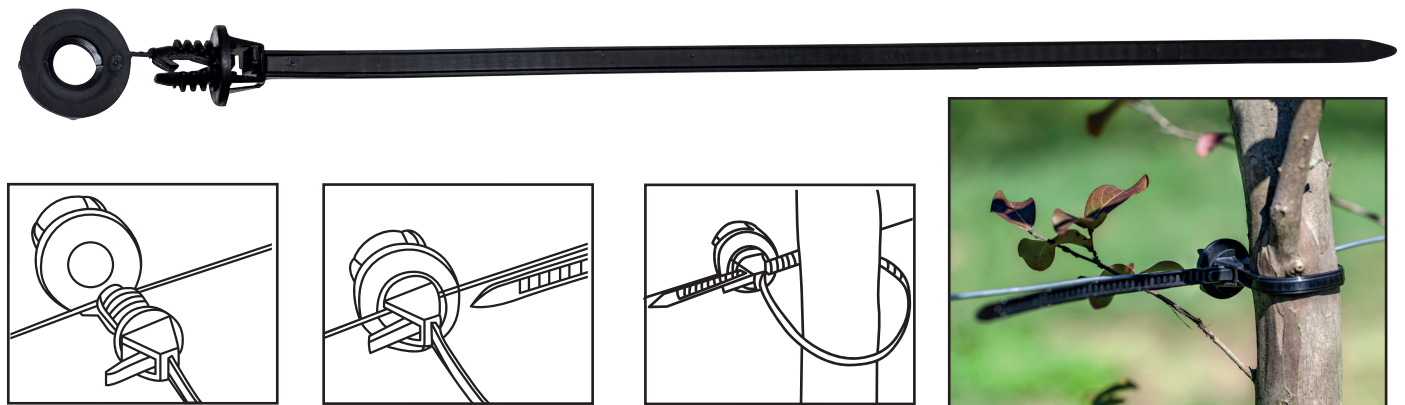

Tatura Trellis Strap

The Tatura Trellis Strap is designed to support young fruit trees and heavy fruit loads in strong winds. It locks on to trellis wires and prevents lateral movement of main limbs. Uniquely designed with a 'release clasp', it is easy to remove and reposition the strap to where support is needed as the tree grows.

Features and Benefits:

- Suits: up to 3.15mm wire. Length: 270mm.
- Strong and secure. Firm hold on wire.
- Adjustable and Re-usable. The unique 'release clasp' makes it easy to adjust or, remove and reposition the strap as the tree grows.
- Made from UV stabilised plastic. Durable construction for Australian conditions.

Tatura Trellis Strap

PART NO.	ART NO.	COLOUR	WIRE SIZE MM	LENGTH	CTN QTY
967813601	116-0085	Black	up to 3.15	270mm	1,000

It is the responsibility of the customer to determine the suitability of products for use in their particular application. Minimum order quantities apply. Contact Customer Service for order quantities and pricing.